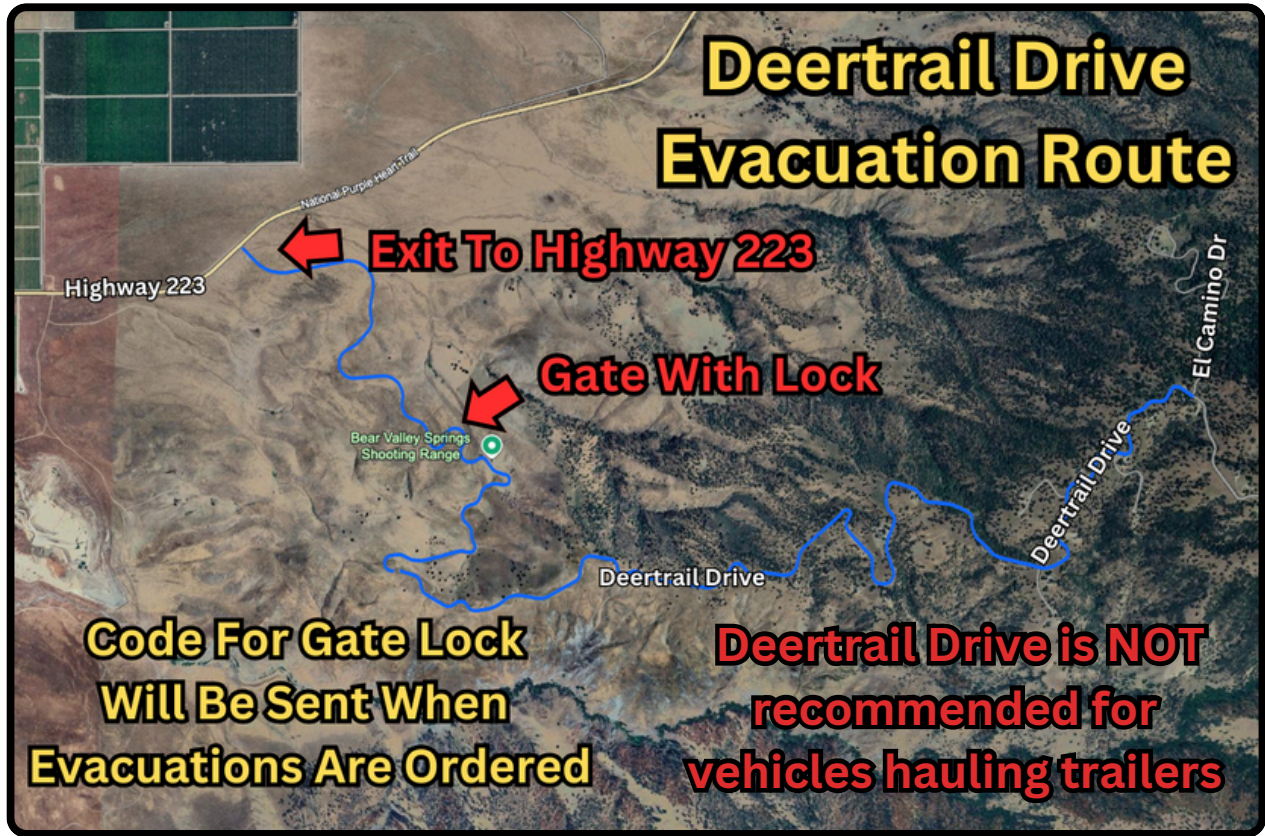

BEAR VALLEY EVACUATION MAPS

Evacuation Routes are secured by gates with combination locks.

When the evacuation routes are activated, alerts with the combination will be sent to the community via Nixle, on BVCSD.org, and CSD Social Media Pages