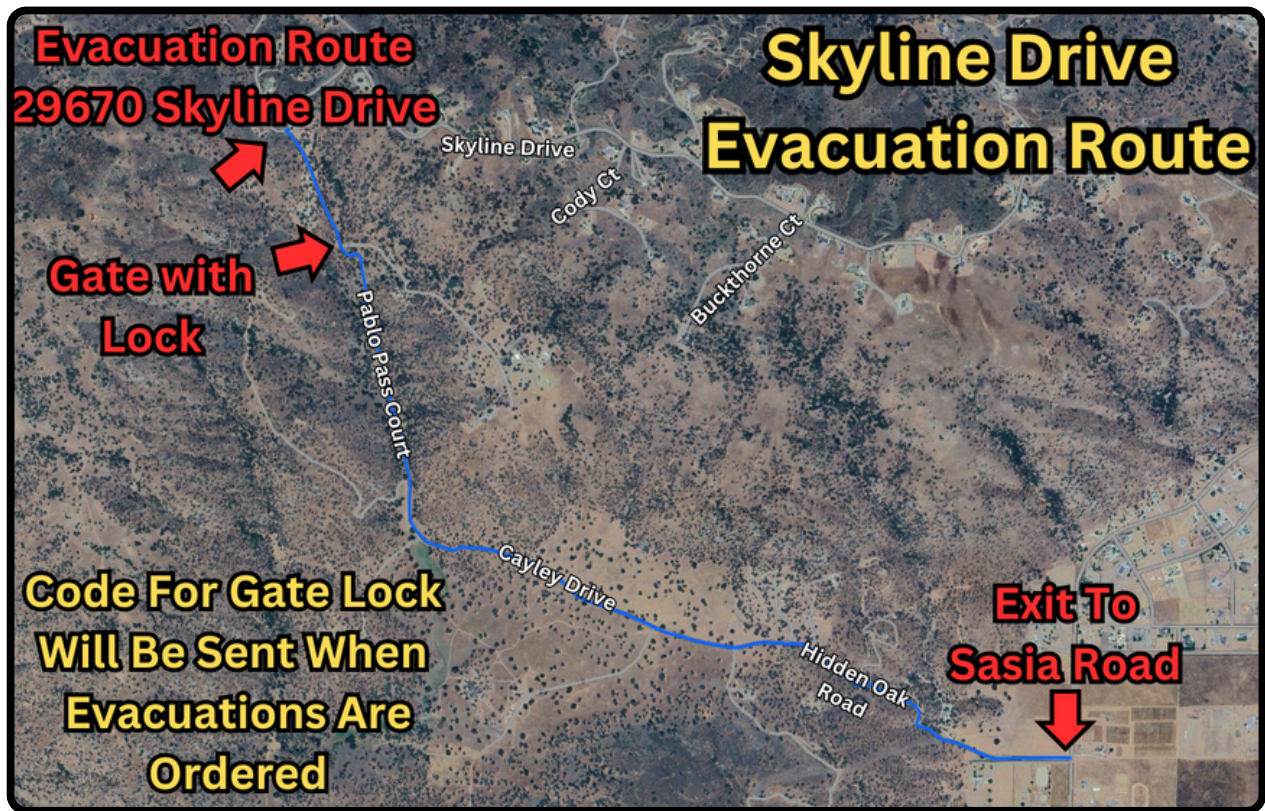

BEAR VALLEY EVACUATION MAPS

Evacuation Routes are secured by gates with combination locks.

When the evacuation routes are activated, alerts with the combination will be sent to the community via Nixle, on BVCSD.org, and CSD Social Media Pages